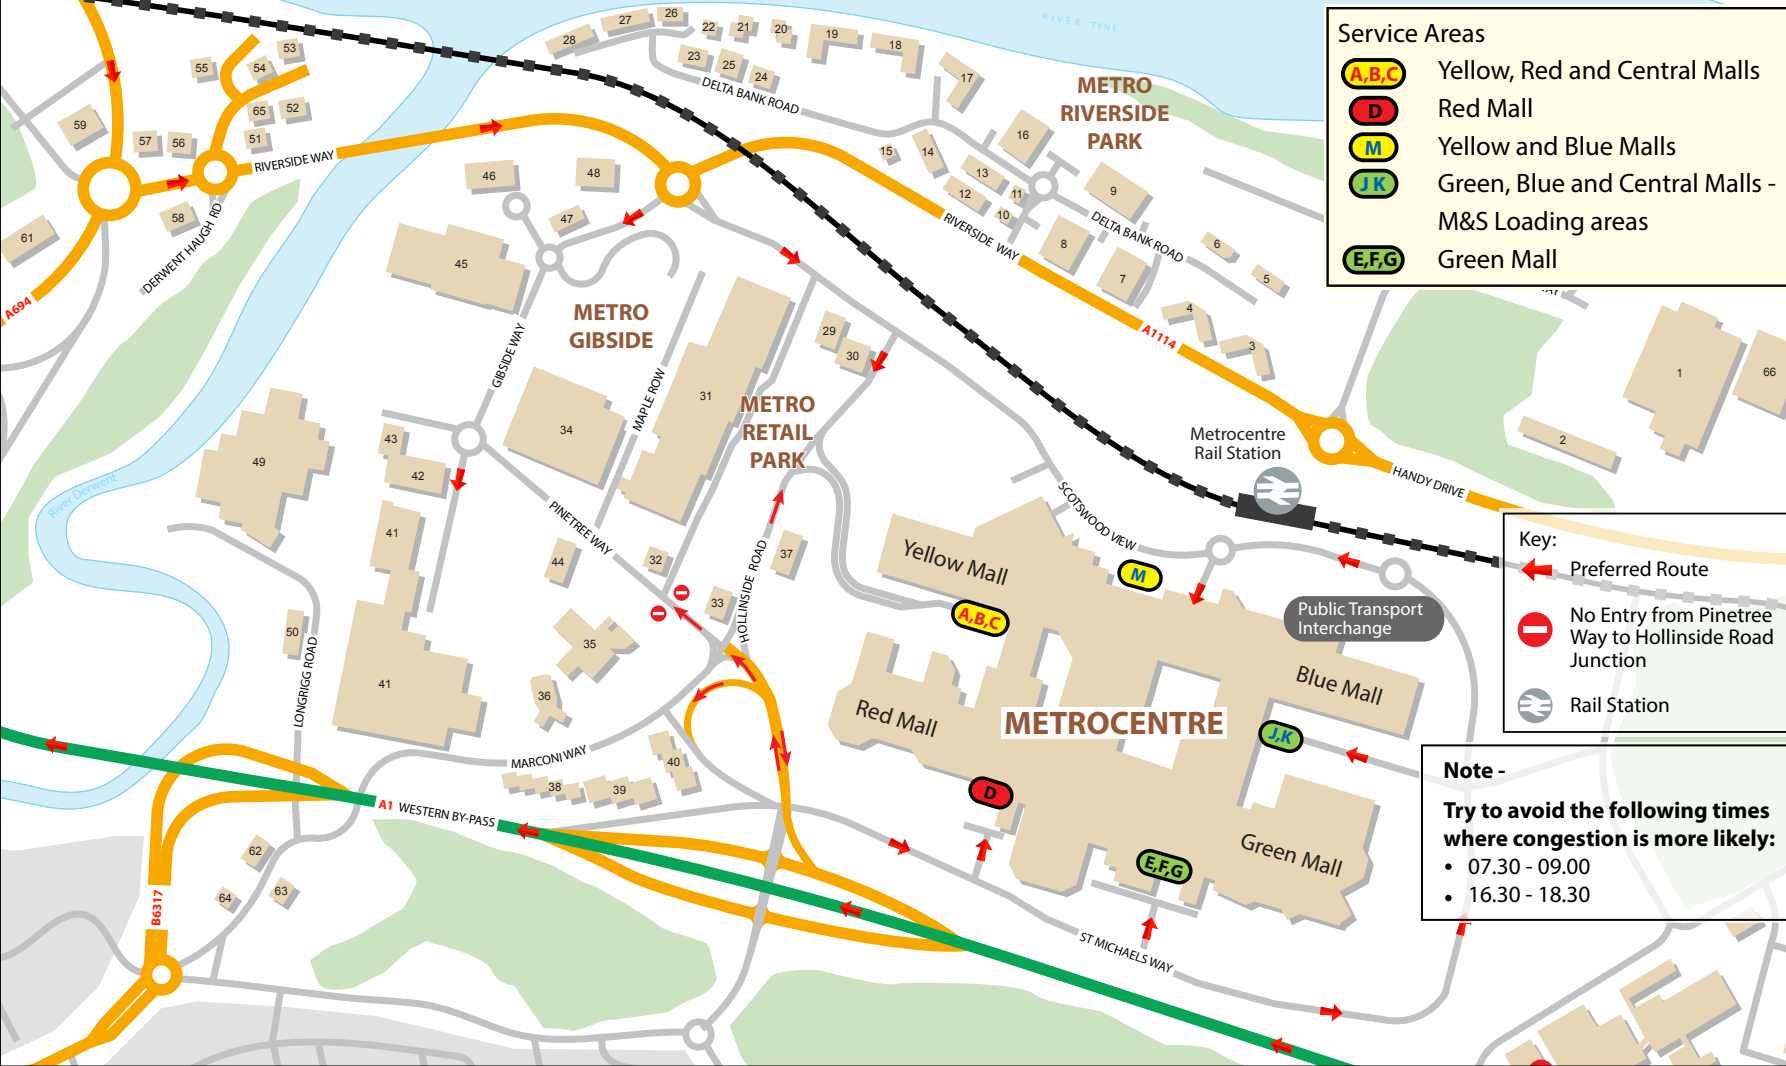

Service Areas

- A,B,C** Yellow, Red and Central Malls
- D** Red Mall
- M** Yellow and Blue Malls
- JK** Green, Blue and Central Malls - M&S Loading areas
- E,F,G** Green Mall

Key:

- Preferred Route
- No Entry from Pinetree Way to Hollinside Road Junction
- Rail Station

Note -

Try to avoid the following times where congestion is more likely:

- 07.30 - 09.00
- 16.30 - 18.30

Business:	Ref:	Business:	Ref:	Business:	Ref:	Business:	Ref:	Business:	Ref:
Melon Yard Cafe	3	Orchid Software	13	Riverside North East	24	Stokoe Rodger Chartered Accountant	14	Trade Nation	47
Mencap	28	Orchid Software	13	Robertson Simpson Ltd	20	Storck	27	Travel Lodge	55
Metro Centre Car Sales	64	Pets at Home	43	Rockwell/Cameron	12	Synergi IT	28	Travis Perkins	9
Metro House	36	Pizza Hut	32	Russell Telecom (NEC)	26	Talk Talk Business	44	Tyne Tees TV	19
Metro MOT Service Centre	64	Portland Consulting Engineers	12	Safinah	28	Teleperformance	18	Vale Bridgecraft	38
Metropolitan House	50	Premier Inn	61	SCS	29	TGI Friday	51	Wash Car Centre	59
NECA	65	Prism Financial Advice	14	Snow and Rock	48	The Angel	48	We Buy Any Car	38
Newey and Eyre	8	Pure Health	47	Sofology	31	The Human Office	7	Wed2	38
Next Home	31	PX Group Ltd	60	Sports Direct	45	The Rip	49	WH Partnership	8
NFU Mutual	21	Range	45	Stadium Packaging Services	49	The Skiff Inn	53	WH Partnership	21
Northumbrias Car Sales	64	Richmond House	17	Staples	31	Toby Carvery	37	Yours Business Network	3
Oak Furniture Land	31	Ricoh	12	Starbucks	37	Toys R Us	31	Yours Business Network	4