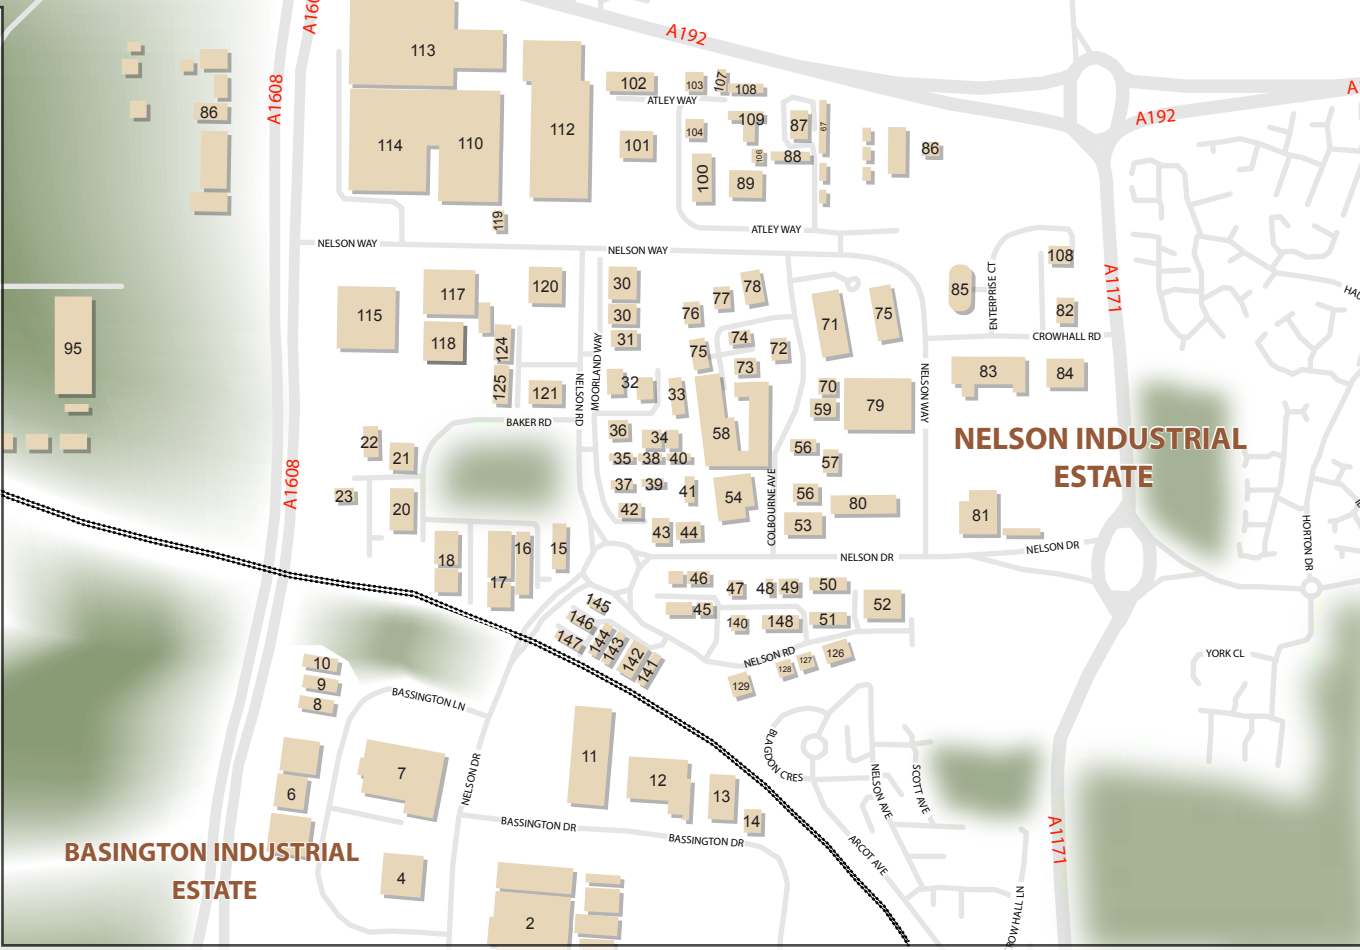

| Businesses: | Ref: |
|---------------------------------|------|
| Pll Pipeline Solutions | 86 |
| Pipeline Innovations | 108 |
| Pizza | 39 |
| Plastifas Ltd | 36 |
| Plum Centre | 57 |
| Polar Foods | 108 |
| Polishing Direct Company | 87 |
| Potts Printers Ltd | 112 |
| Potts Printers Ltd | 113 |
| Potts Printers Ltd | 120 |
| Power Wholesale Ltd | 50 |
| Prestige Pallets | 113 |
| Pure Fishing | 113 |
| PXA Express Delivery | 113 |
| Quasam | 5 |
| R Gibb Fabrication | 109 |
| R & R Packaging | 110 |
| Ranstad | 108 |
| RDP Metalworks | 33 |
| Refurb That | 41 |
| Renolit UK Ltd | 2 |
| Reproflex 3 | 35 |
| Restomare Ltd | 145 |
| Revert Ltd | 50 |
| Revival | 8 |
| Rohnis Intrnational Ltd | 23 |
| Romec | 114 |
| Rooflight Archtectureal | 45 |
| RPC | 110 |
| RTH Lubbers | 102 |
| Rush Electrical | 142 |
| Salon Services | 56 |
| Savanna Environmental | 145 |
| Scuffed N Curbed | 10 |
| SESS | 127 |
| Shield Engineering | 12 |
| Sign Express | 87 |
| Simply Bespoke Interiors | 147 |
| Smales | 144 |
| Solo Blinds | 50 |
| SOS Offshore Specialists | 110 |
| SP Logistics | 140 |
| Space Base | 105 |
| Stenhouse Flooring | 143 |
| Store it Safe | 30 |
| Sweet Dreams | 113 |
| Tangent Print Services | 122 |
| Target taxis | 142 |
| Target taxis | 142 |
| Techflow Technology | 11 |
| The Alloy Wheel Specialist | 46 |
| The Deli Diner | 110 |
| The Environmental Agency | 107 |
| The Kitchen and Bedroom Co | 40 |
| The Mailing House Group | 80 |
| The Plastic Centre | 40 |
| The Wood Heating Company | 141 |
| Thermo Fisher Scientific | 101 |
| Thermo Fisher Scientific | 103 |
| Thomas Potter | 110 |
| Tip Top Tyres | 12 |
| Tranemo Workwear | 16 |
| Transmission Dynamics | 123 |
| Triple Air Technology | 75 |
| Triple Shield | 123 |
| TVS Precision Forge Ltd | 89 |
| Tyneside Commercials | 13 |
| UK Specialist Ambulance Service | 113 |
| Ultra Runner | 5 |
| Vaston Ltd | 47 |
| Victory Signs | 52 |
| Vision Logistical Solutions | 16 |
| Wack | 124 |
| We want Any Car | 146 |
| WSG | 41 |