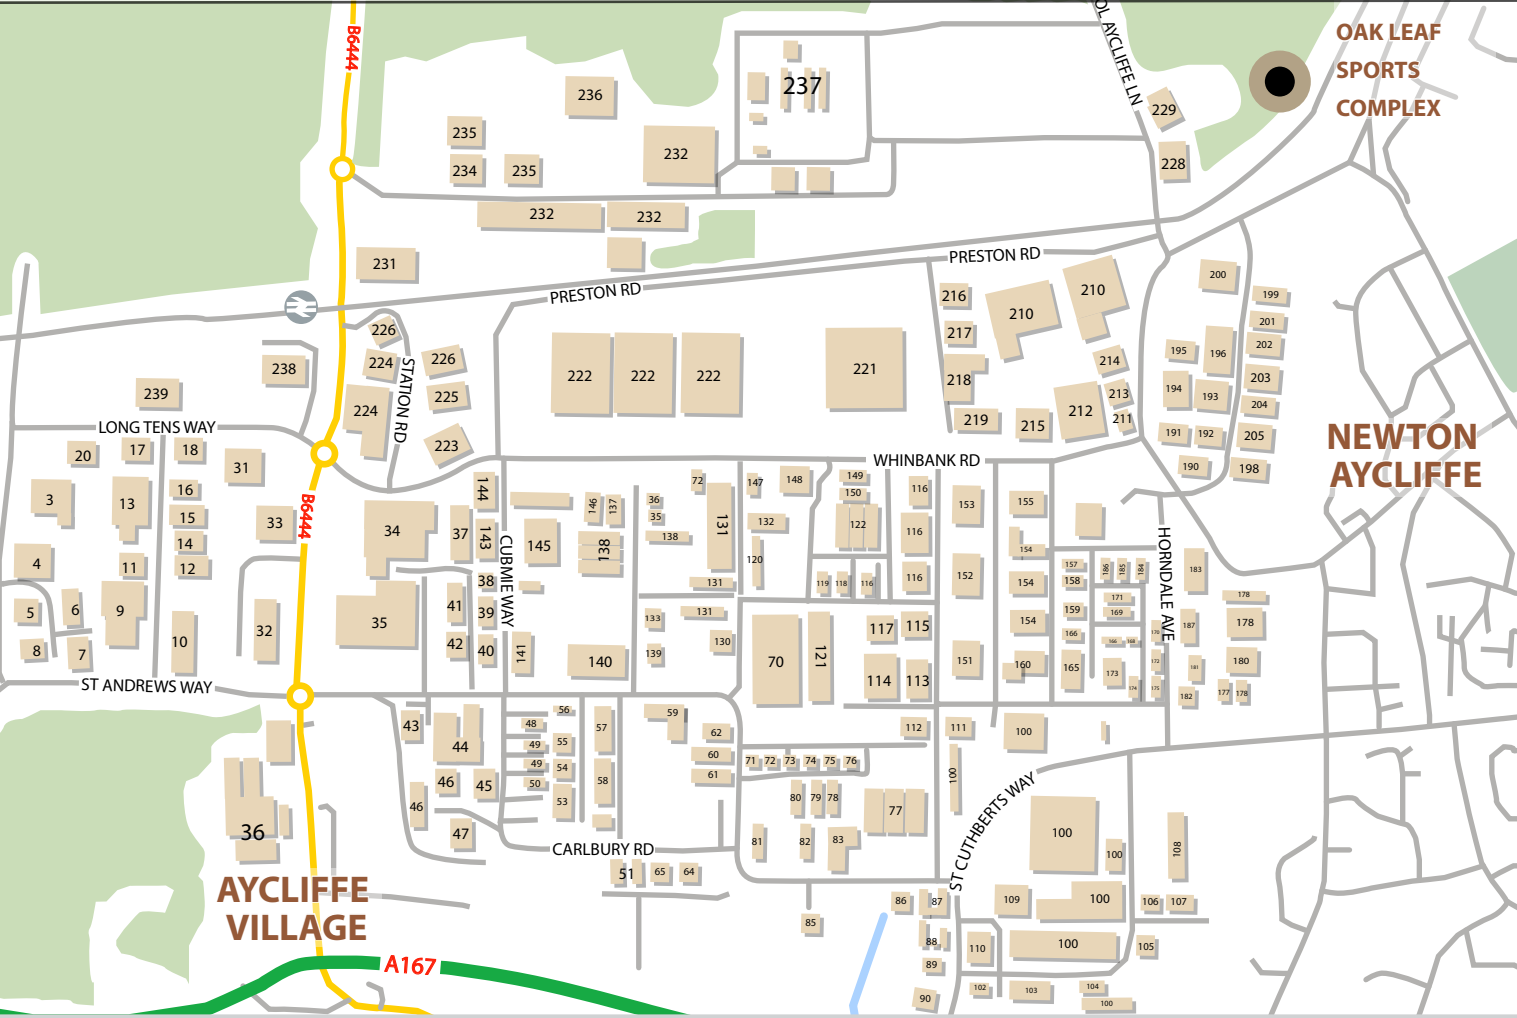

Businesses:	Ref:
Furniture Outlet	70
Gardners Yard	160
GBA	165
Geothermac	214
Gestamp	100
GH Palin & Son	64
Glassfibre Poles Ltd	15
Great Air Ambulance Service	201
Great Aycliffe Town Council Office	228
Gregg Little Motorcycles	168
Gregg Little Motorcycles	169
GT Group Coatings	200
Gusto	157
Harvest Foods	41
Hayton Lamb	184
Hayward Home Appliance	201
Hitachi Rail	240
Holiwavs Body Shop	187
Household Waste Recycling	238
Husvarna Group	222
Hydrofit	56
Hylton Road Garage	175

Businesses:	Ref:
Meridian Upholstery	79
Modern Precision Engineering	80
Modern Rugs	55
Mold Systems	3
More Time	178
MS Testing	54
MSF	119
National Bike tyre	167
Neilz	72
Newton Aycliffe Delivery Office	176
Newton Aycliffe Truck Stop	223
Newton Press	177
Northern Laboratory Supplies	37
Northern Cases Ltd	117
Northern Janitorial Supplies	159
Northern Power Clean Ltd	133
NPA	181
NRG 2 Energy Logistics	236
Oak Leaf Sports Centre	227
Oberlin Filters Ltd	216
Oceantec Marine	18

NEWTON AYCLIFFE

Freight Routes