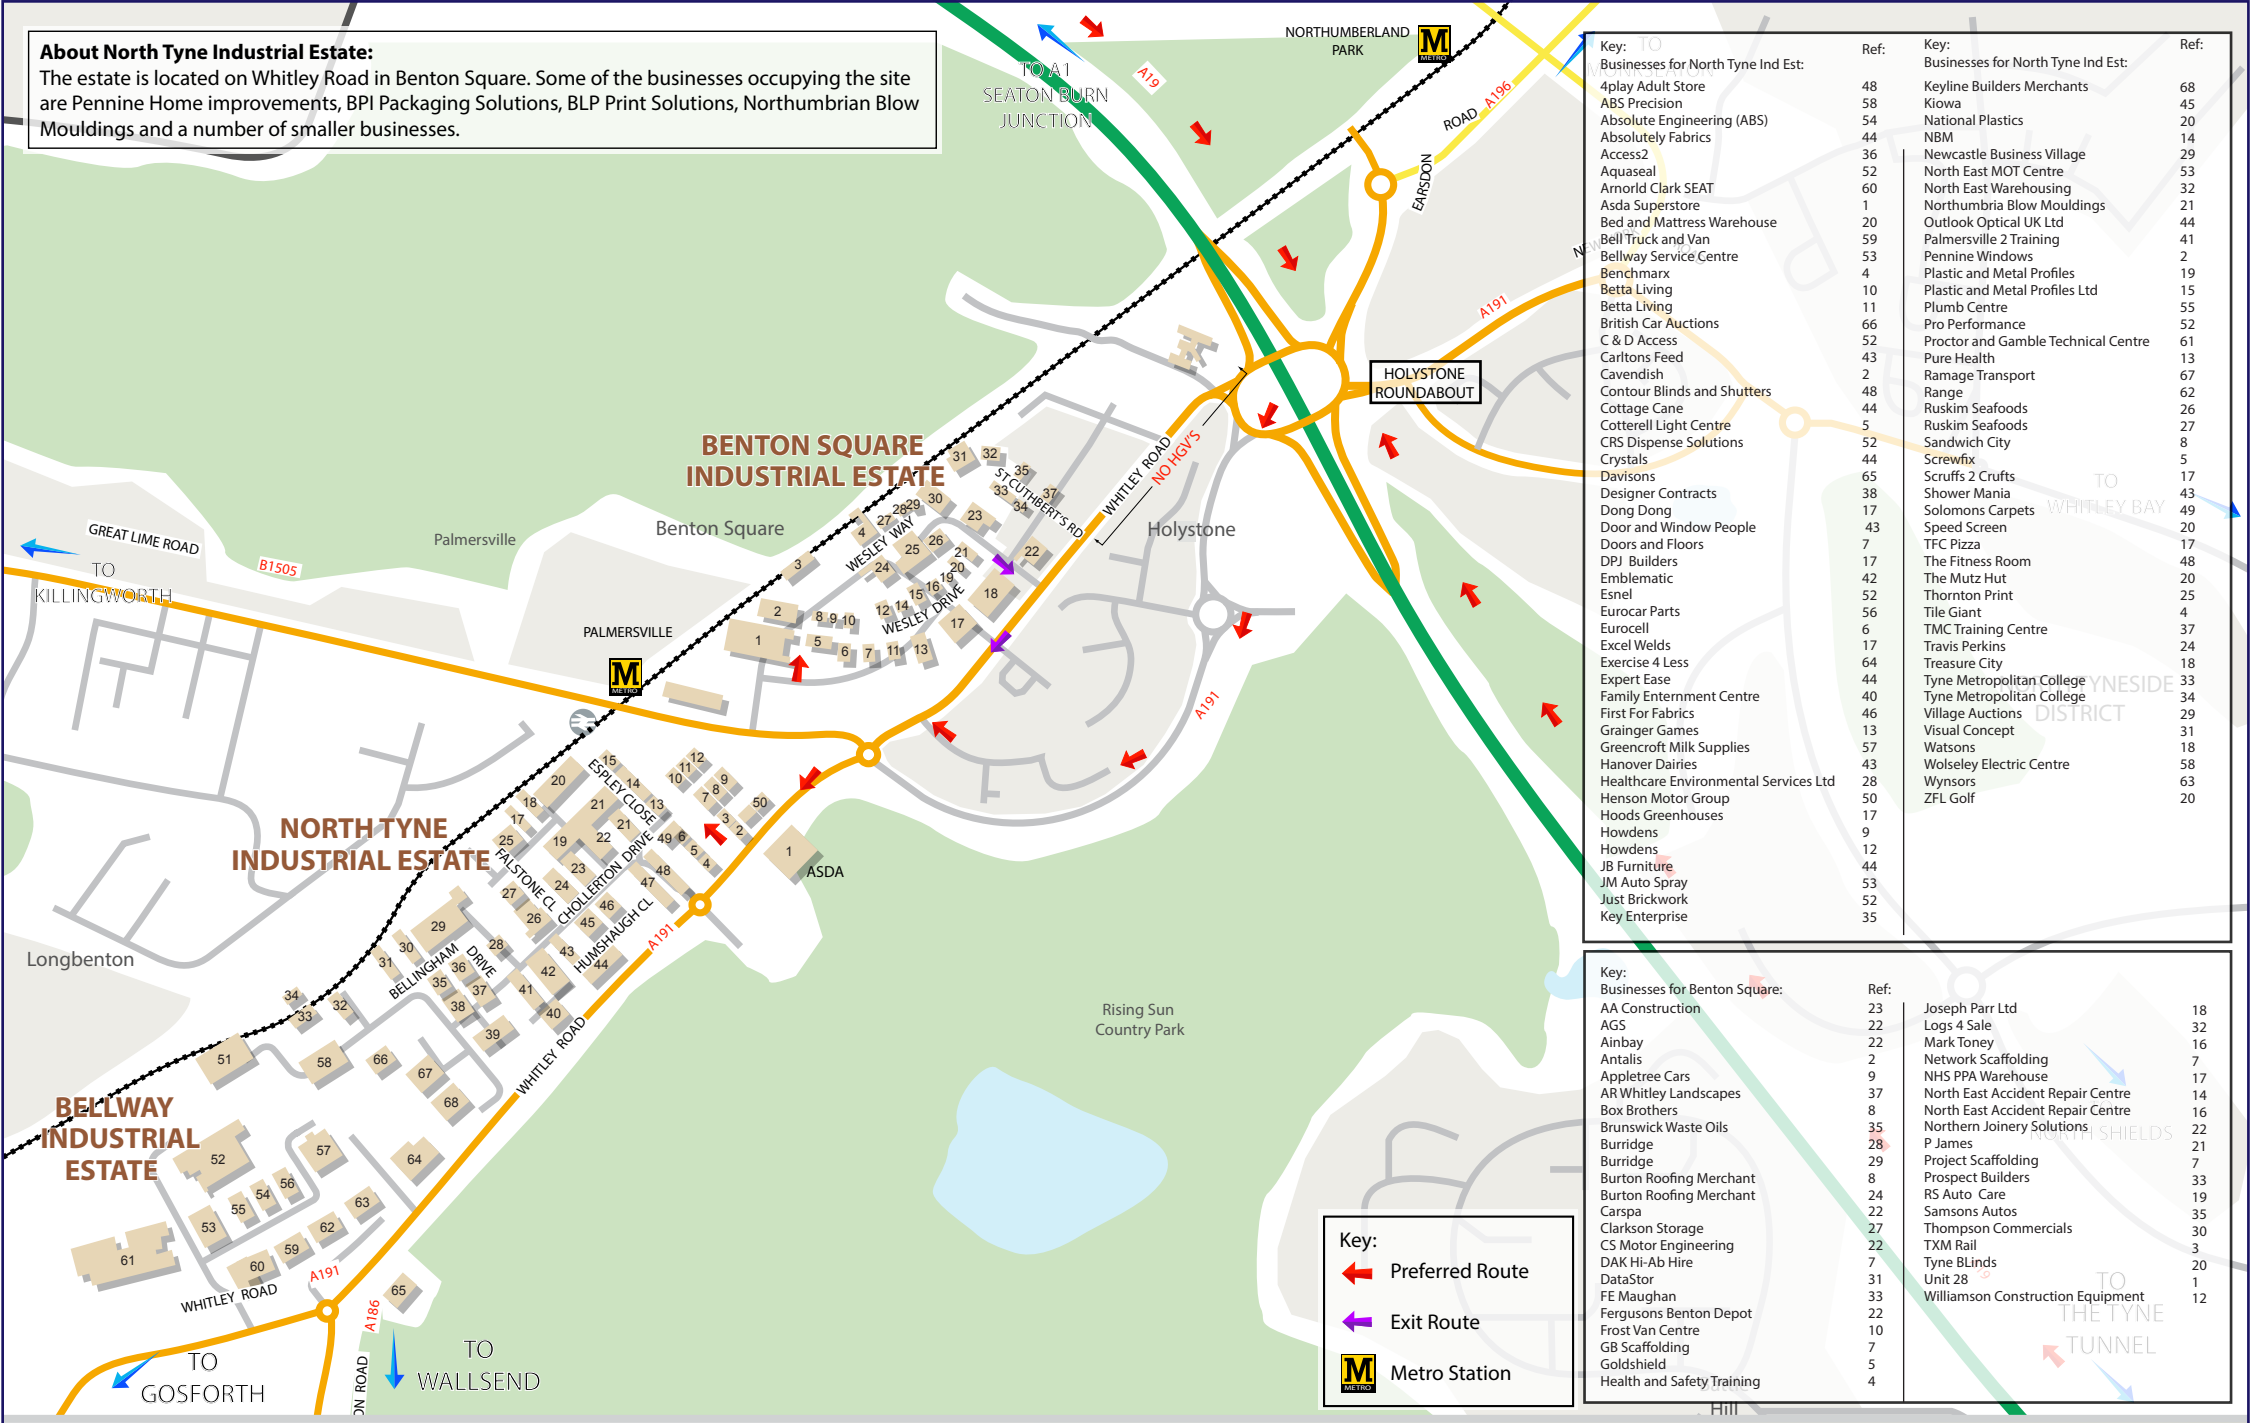

About North Tyne Industrial Estate:
 The estate is located on Whitley Road in Benton Square. Some of the businesses occupying the site are Pennine Home improvements, BPI Packaging Solutions, BLP Print Solutions, Northumbrian Blow Mouldings and a number of smaller businesses.

Key:	Ref:	Key:	Ref:
Businesses for Benton Square:		Businesses for Benton Square:	
AA Construction	23	Joseph Parr Ltd	18
AGS	22	Logs 4 Sale	32
Ainbay	22	Mark Toney	16
Antalis	2	Network Scaffolding	7
Appletree Cars	9	NHS PPA Warehouse	17
AR Whitley Landscapes	37	North East Accident Repair Centre	14
Box Brothers	8	North East Accident Repair Centre	16
Brunswick Waste Oils	35	Northern Joinery Solutions	22
Burridge	28	P James	21
Burridge	29	Project Scaffolding	7
Burton Roofing Merchant	8	Prospect Builders	33
Burton Roofing Merchant	24	RS Auto Care	19
Carspa	27	Samsons Autos	35
Clarkson Storage	22	Thompson Commercials	30
CS Motor Engineering	22	TXM Rail	3
DAK Hi-Ab Hire	7	Tyne BLinds	20
DataStar	31	Unit 28	1
FE Maughan	33	Williamson Construction Equipment	12
Fergusons Benton Depot	22		
Frost Van Centre	10		
GB Scaffolding	7		
Goldshield	5		
Health and Safety Training	4		

Key:

- Preferred Route
- Exit Route
- Metro Station

NORTH TYNE INDUSTRIAL ESTATE

Freight Routes