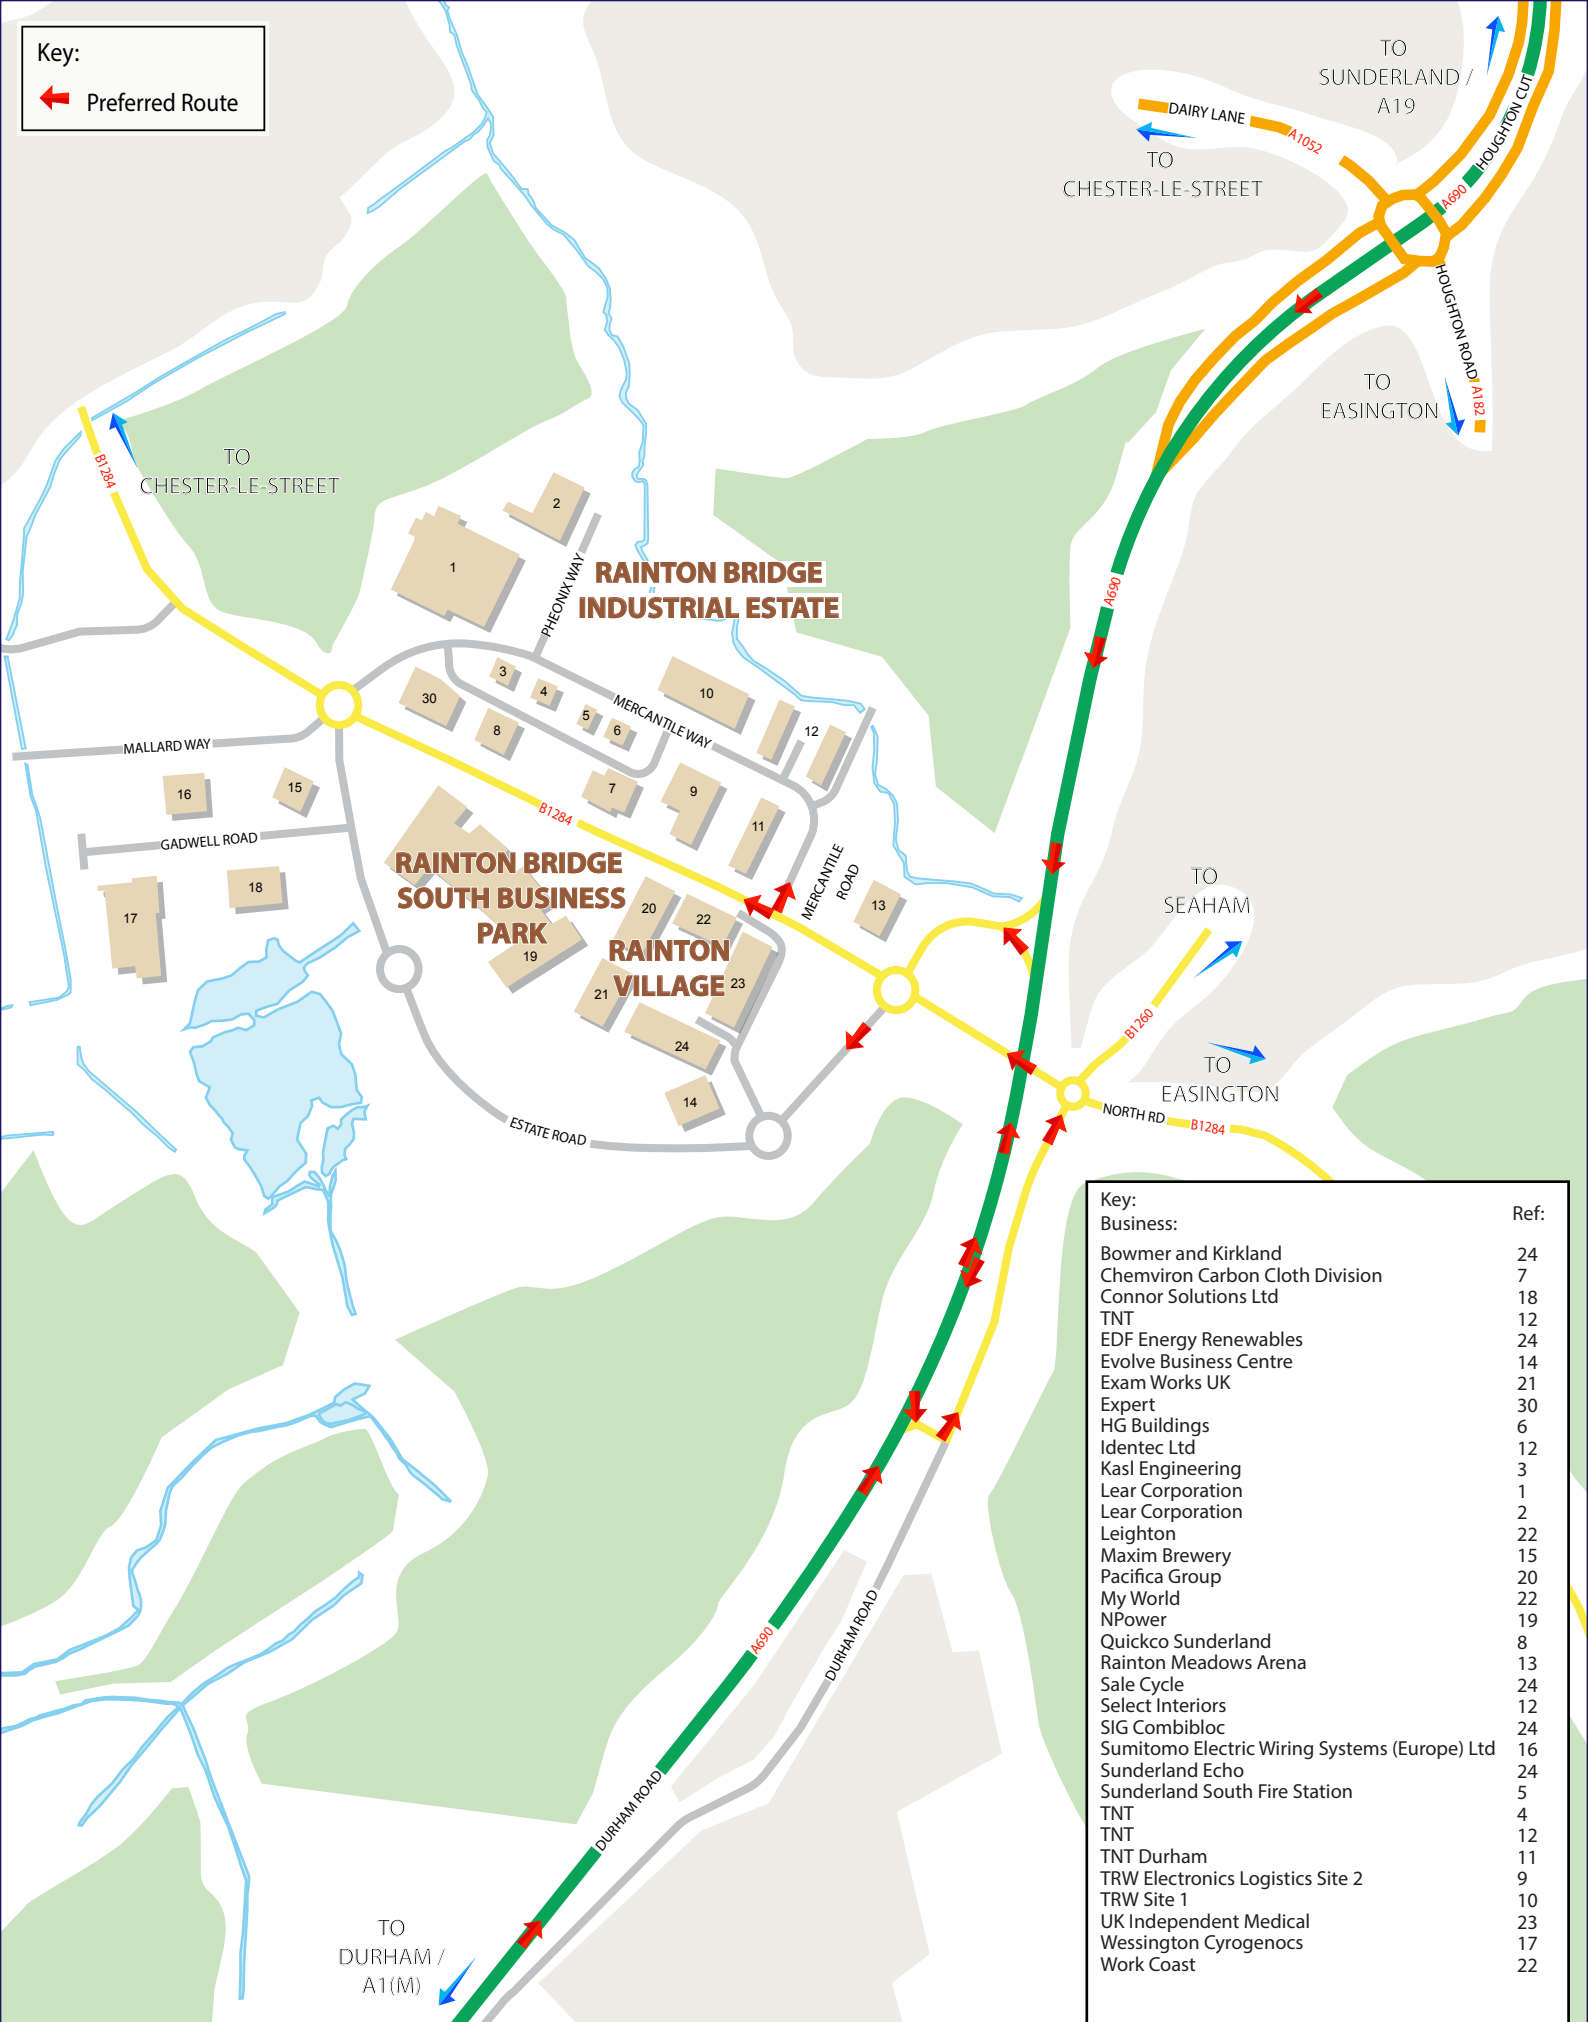

Key:
 Preferred Route

Key:	Ref:
Business:	
Bowmer and Kirkland	24
Chemvion Carbon Cloth Division	7
Connor Solutions Ltd	18
TNT	12
EDF Energy Renewables	24
Evolve Business Centre	14
Exam Works UK	21
Expert	30
HG Buildings	6
Identec Ltd	12
Kasl Engineering	3
Lear Corporation	1
Lear Corporation	2
Leighton	22
Maxim Brewery	15
Pacifica Group	20
My World	22
NPower	19
Quickco Sunderland	8
Rainton Meadows Arena	13
Sale Cycle	24
Select Interiors	12
SIG Combibloc	24
Sumitomo Electric Wiring Systems (Europe) Ltd	16
Sunderland Echo	24
Sunderland South Fire Station	5
TNT	4
TNT	12
TNT Durham	11
TRW Electronics Logistics Site 2	9
TRW Site 1	10
UK Independent Medical	23
Wessington Cyrogenocs	17
Work Coast	22