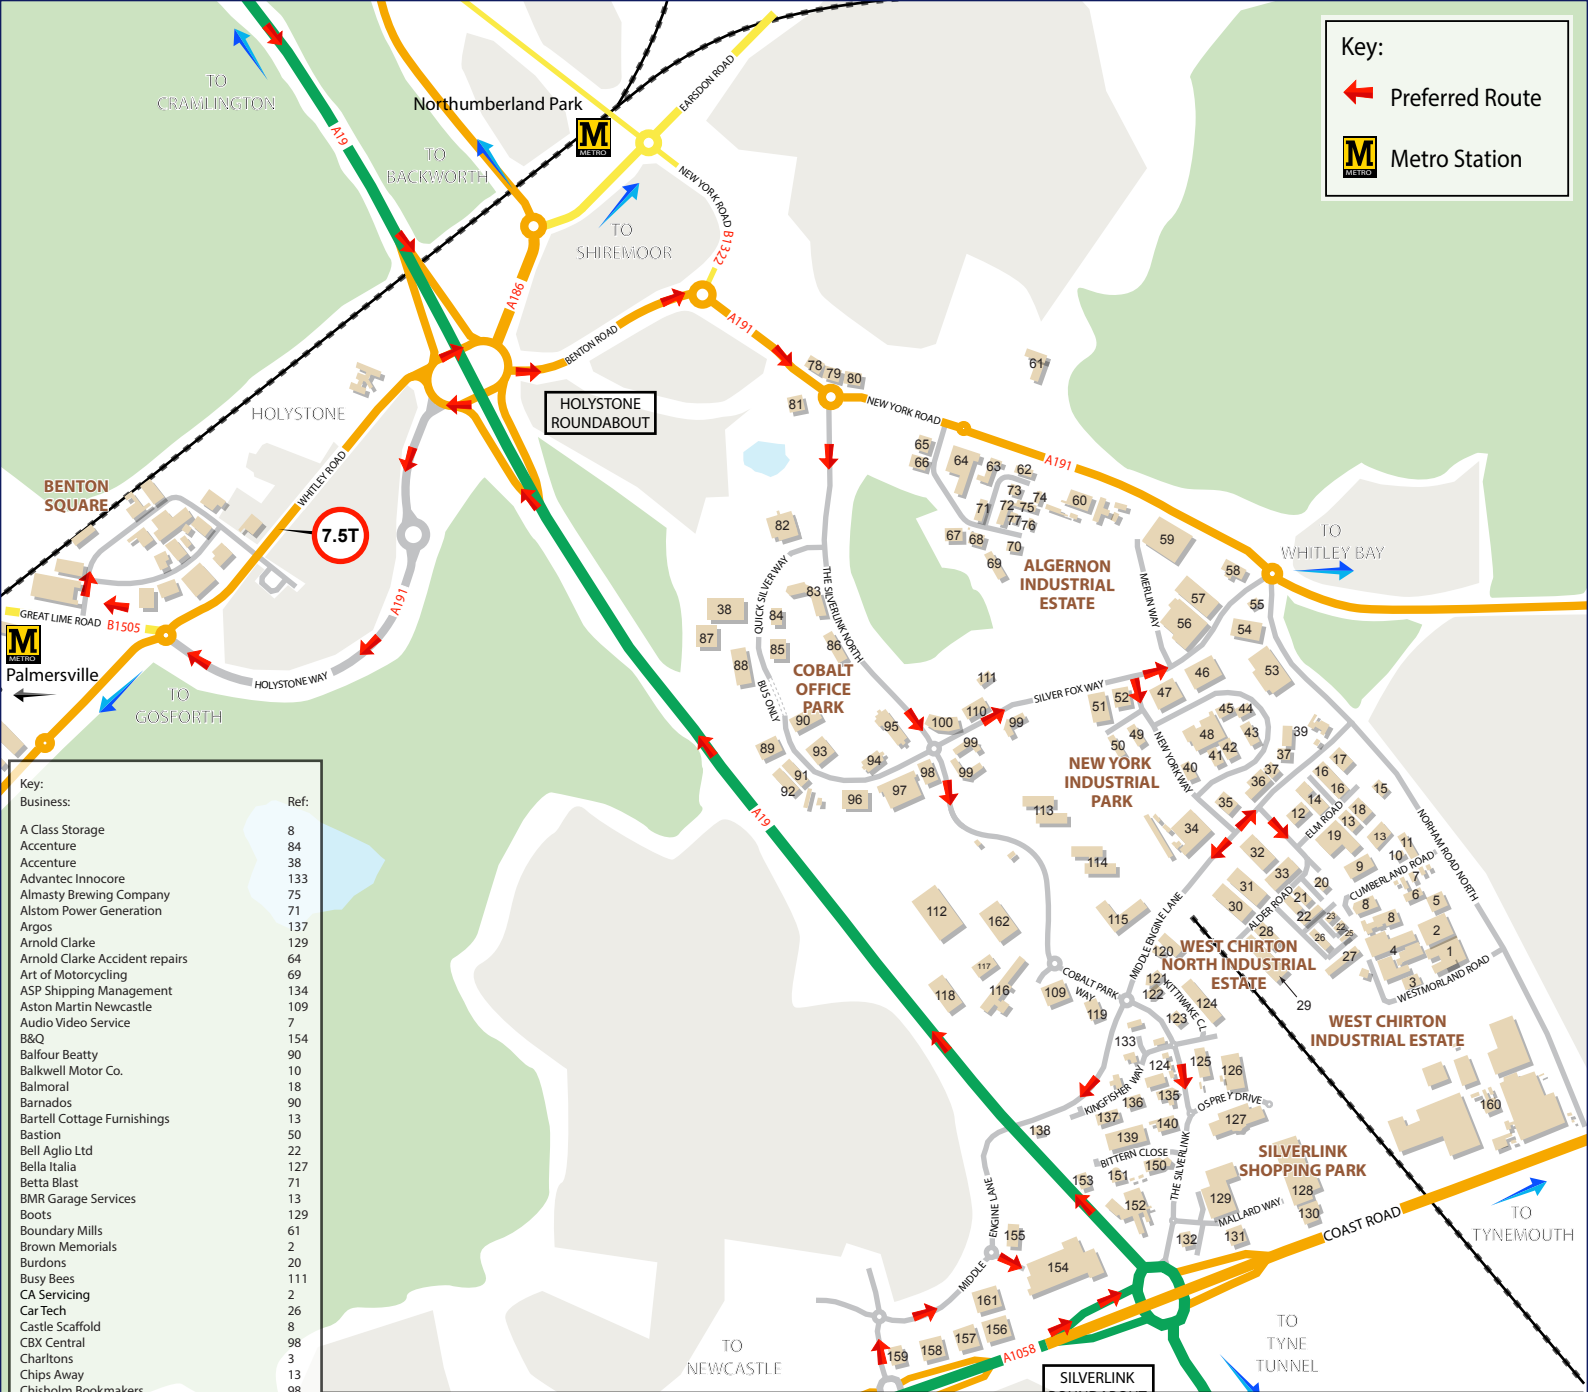

Key:

- Preferred Route
- Metro Station

Key:
Business: Ref: